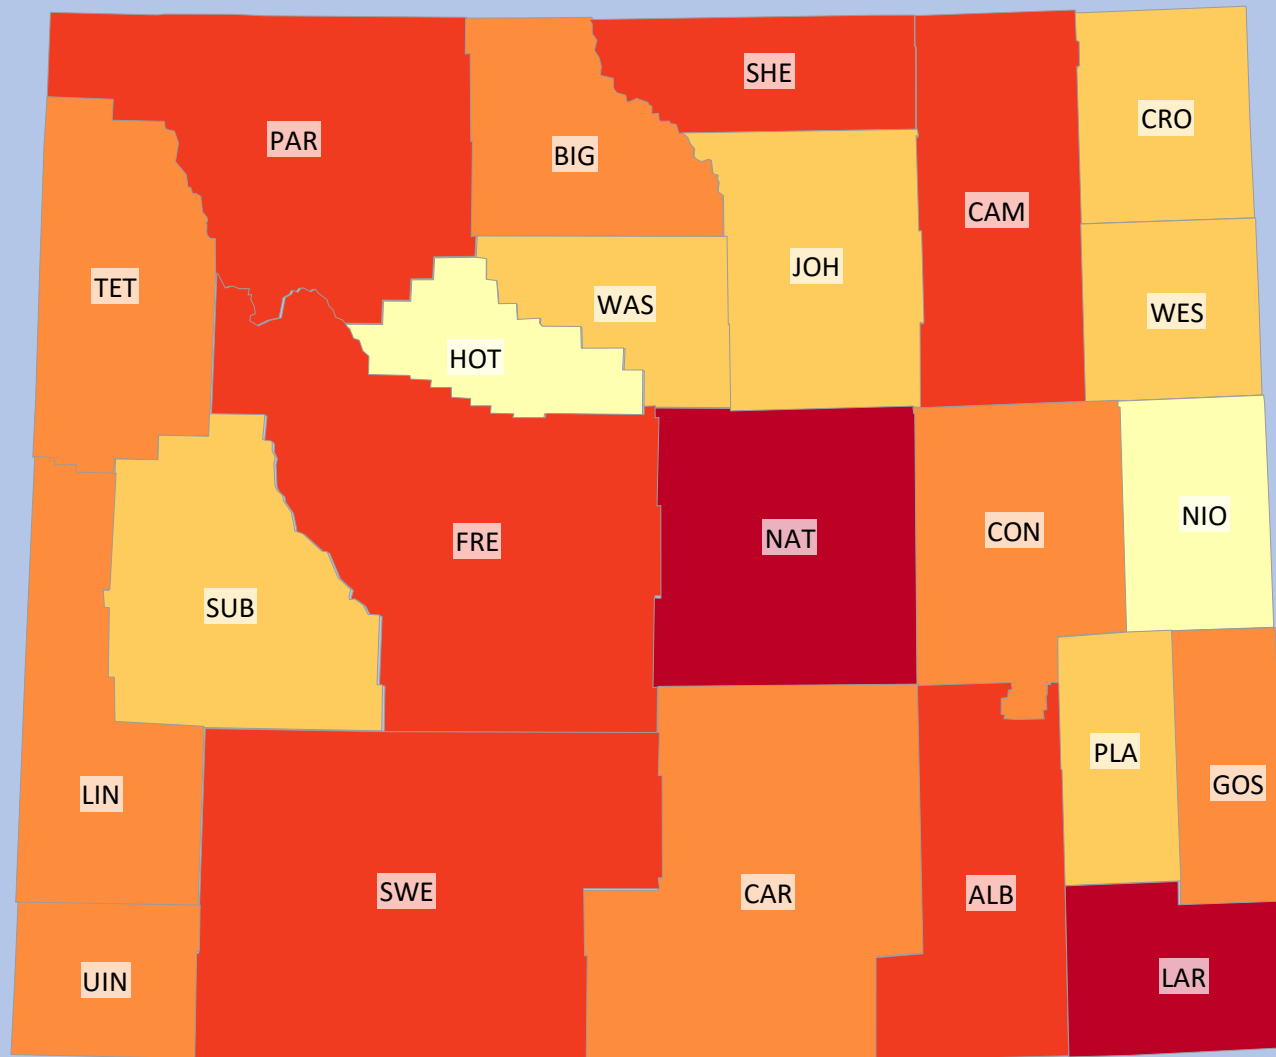

WYOMING POPULATION DISTRIBUTION PER COUNTY

LEGEND		
Color	Min.	Max.
Light Yellow	0	5,000
Yellow-Orange	5,000	10,000
Orange	10,000	25,000
Dark Orange	25,000	50,000
Dark Red	50,000	200,000

Prepared by
Wyoming Heat Map Generator