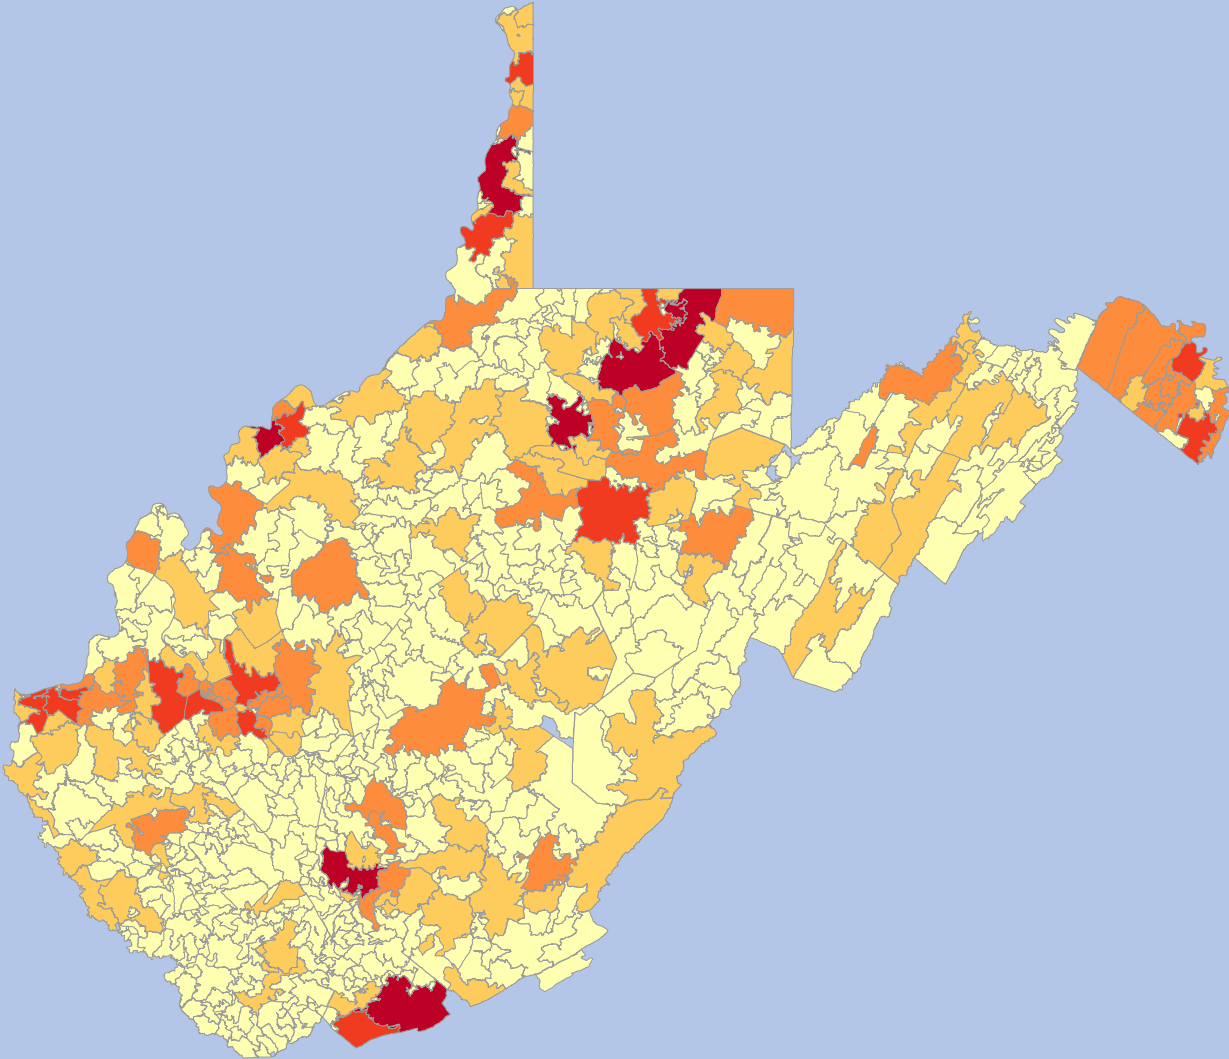

WEST VIRGINIA POPULATION DISTRIBUTION PER ZIP CODE

LEGEND		
Color	Min.	Max.
Light Yellow	0	2.500
Yellow-Orange	2.500	7.500
Orange	7.500	15.000
Red-Orange	15.000	30.000
Dark Red	30.000	70.000

Prepared by
West Virginia Heat Map Generator