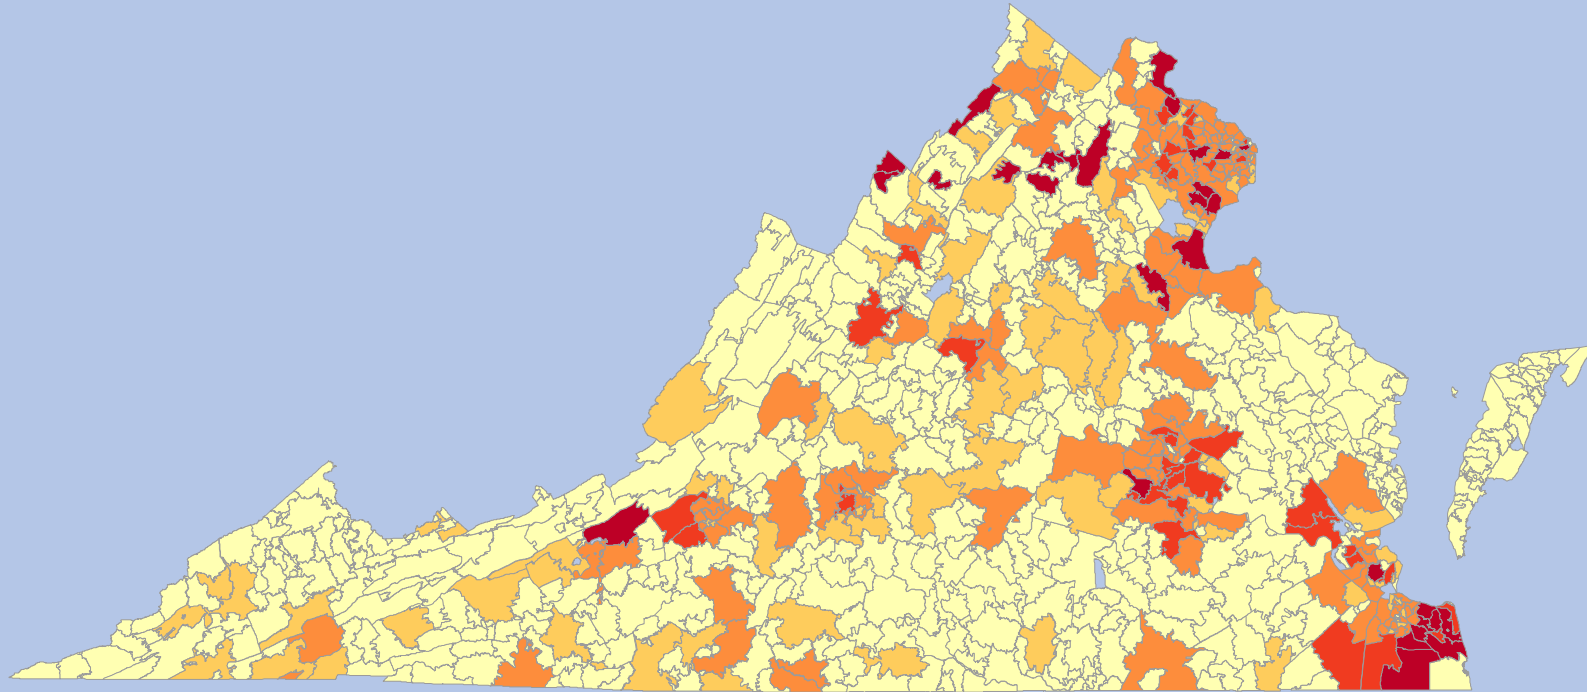

VIRGINIA POPULATION DISTRIBUTION PER ZIP CODE

LEGEND

Color	Min.	Max.
Light Yellow	0	7.500
Yellow-Orange	7.500	15.000
Orange	15.000	35.000
Red-Orange	35.000	50.000
Dark Red	50.000	70.000

Prepared by
Virginia Heat Map Generator

someka
Excel Solutions