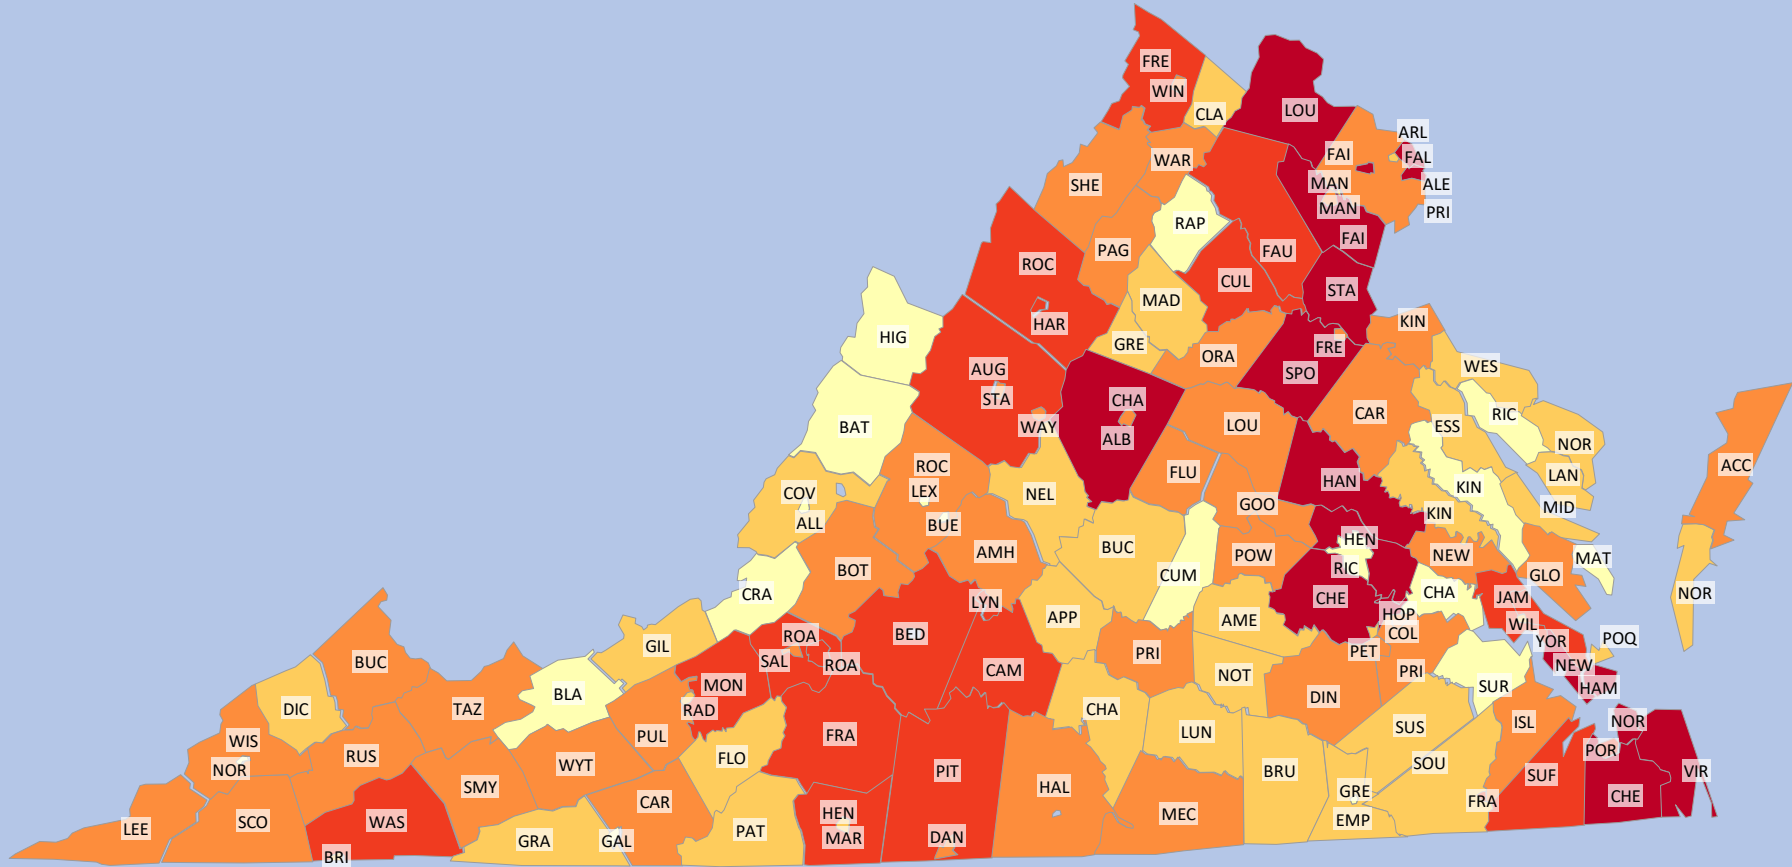

VIRGINIA POPULATION DISTRIBUTION PER COUNTY

LEGEND		
Color	Min.	Max.
Light Yellow	0	100,000
Yellow-Orange	100,000	200,000
Orange	200,000	500,000
Dark Orange	500,000	1,000,000
Dark Red	1,000,000	9,999,999

Prepared by
Virginia Heat Map Generator