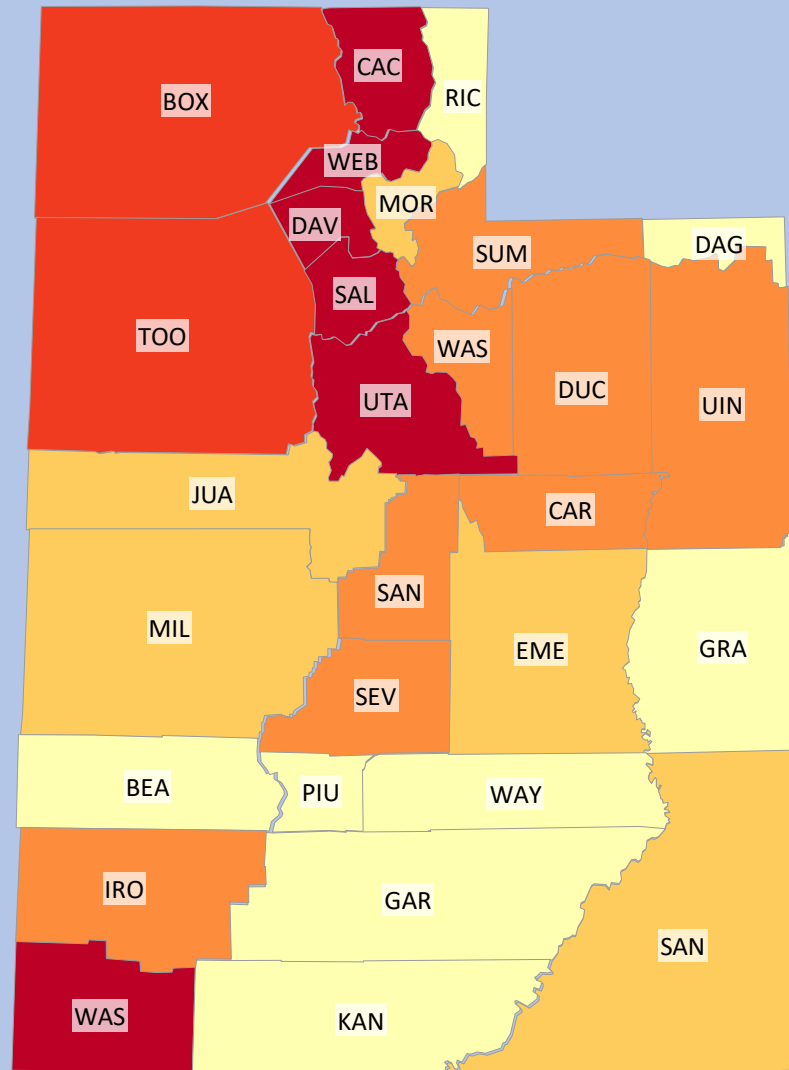

UTAH POPULATION DISTRIBUTION PER COUNTY

LEGEND		
Color	Min.	Max.
Light Yellow	0	5,000
Yellow	5,000	10,000
Orange	10,000	25,000
Red-Orange	25,000	50,000
Dark Red	50,000	200,000

Prepared by
Utah Heat Map Generator