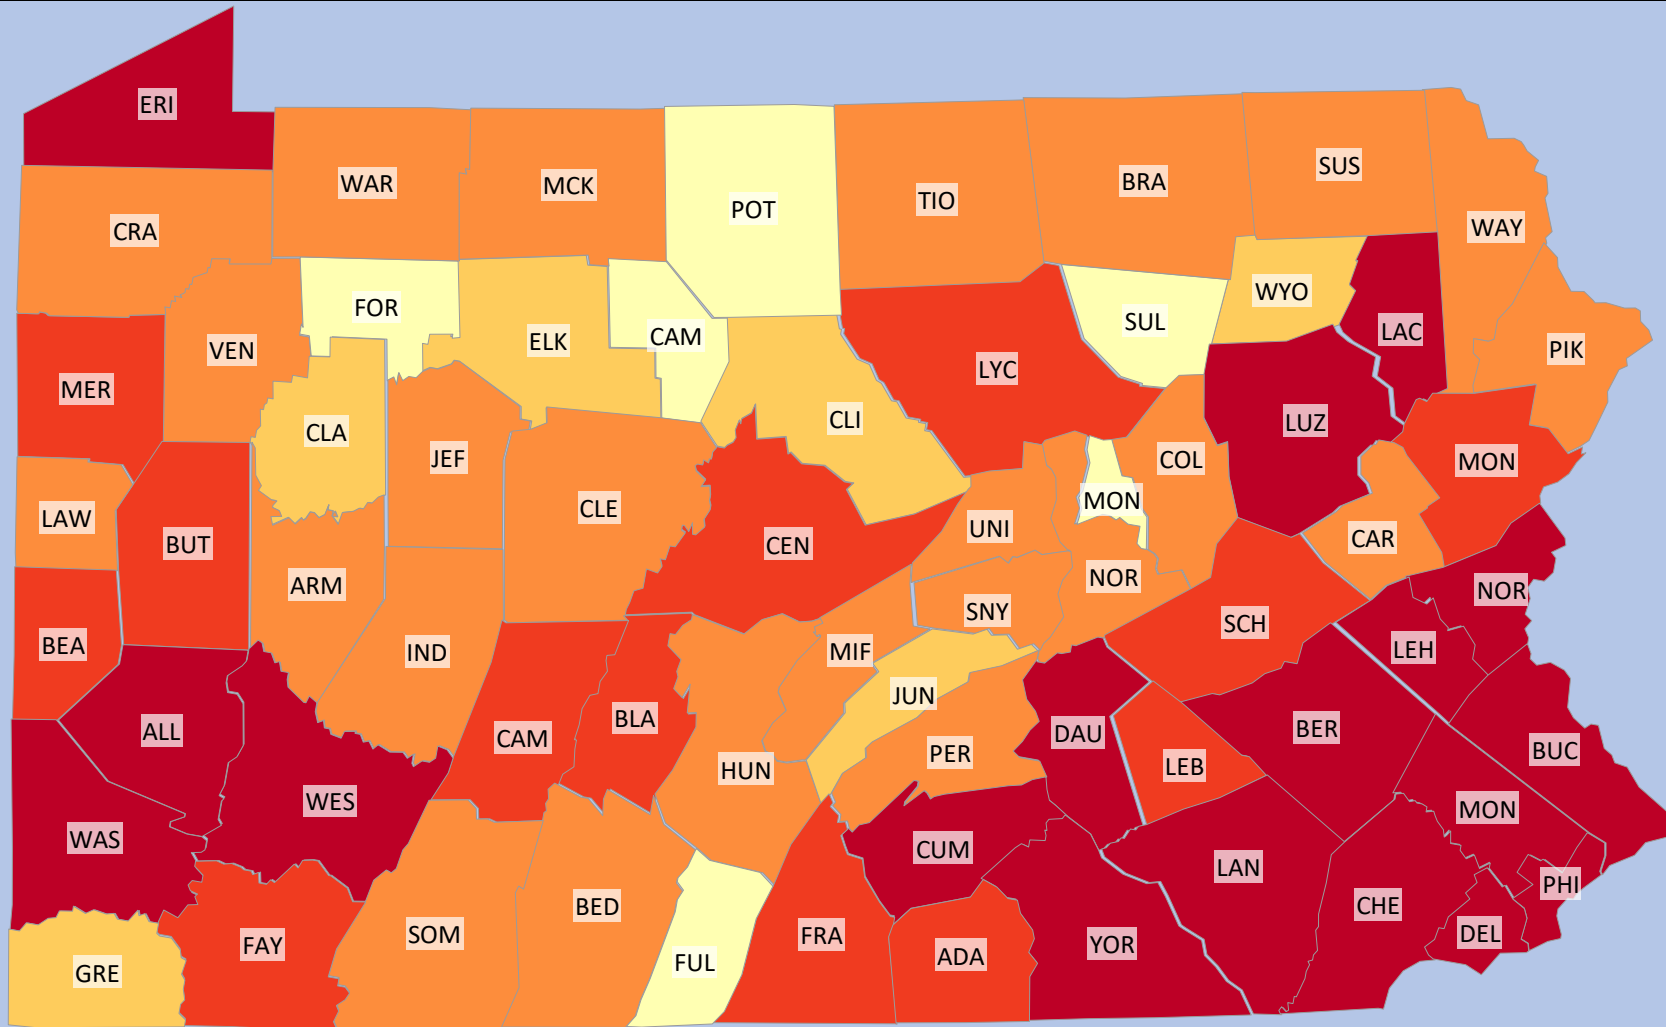

# PENNSYLVANIA POPULATION DISTRIBUTION PER COUNTY

LEGEND		
Color	Min.	Max.
Lightest Yellow	0	5,000
Light Yellow	5,000	10,000
Orange	10,000	25,000
Dark Orange	25,000	50,000
Dark Red	50,000	200,000

Prepared by  
 Pennsylvania Heat Map Generator