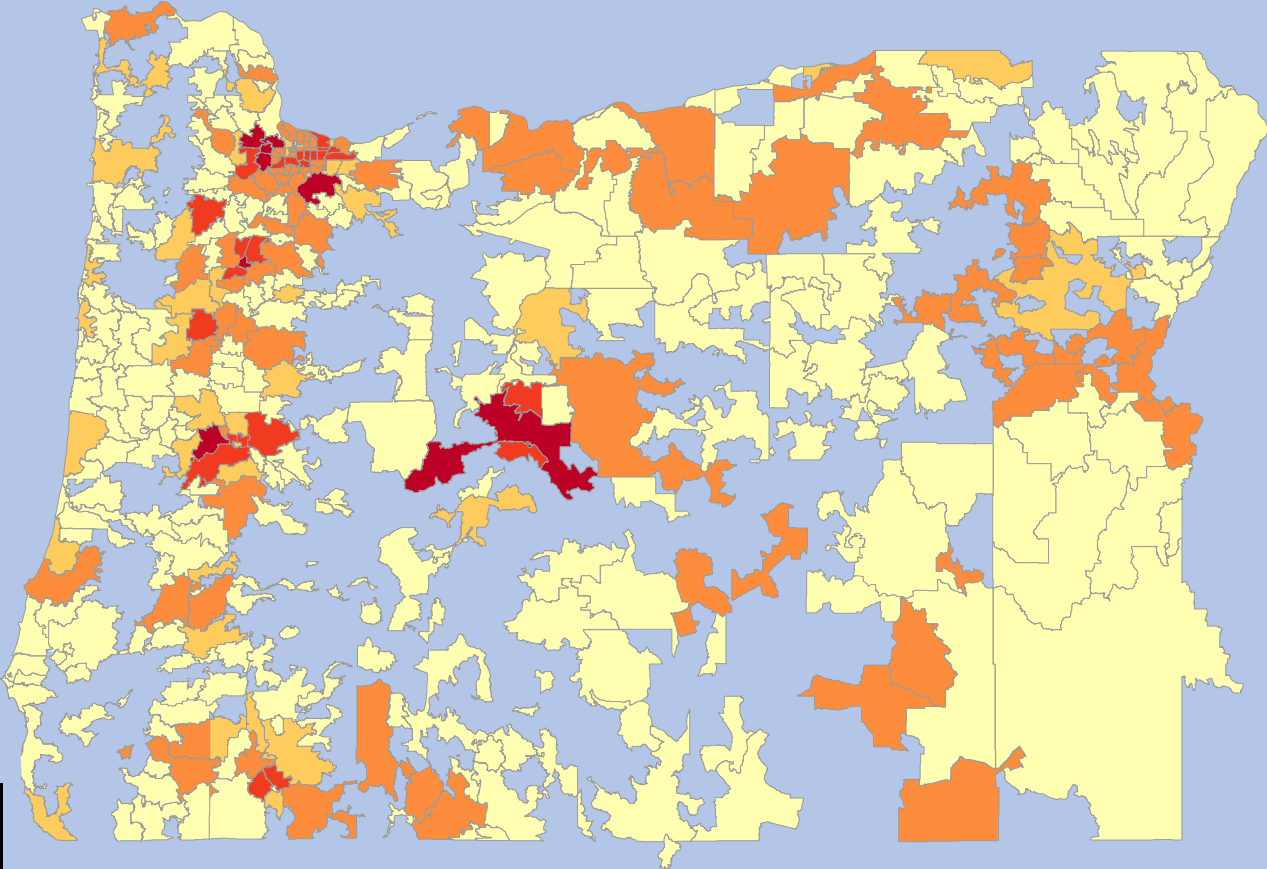

OREGON POPULATION DISTRIBUTION PER ZIP CODE

LEGEND		
Color	Min.	Max.
Light Yellow	0	7.500
Yellow-Orange	7.500	15.000
Orange	15.000	35.000
Red-Orange	35.000	50.000
Dark Red	50.000	70.000

Prepared by
Oregon Heat Map Generator