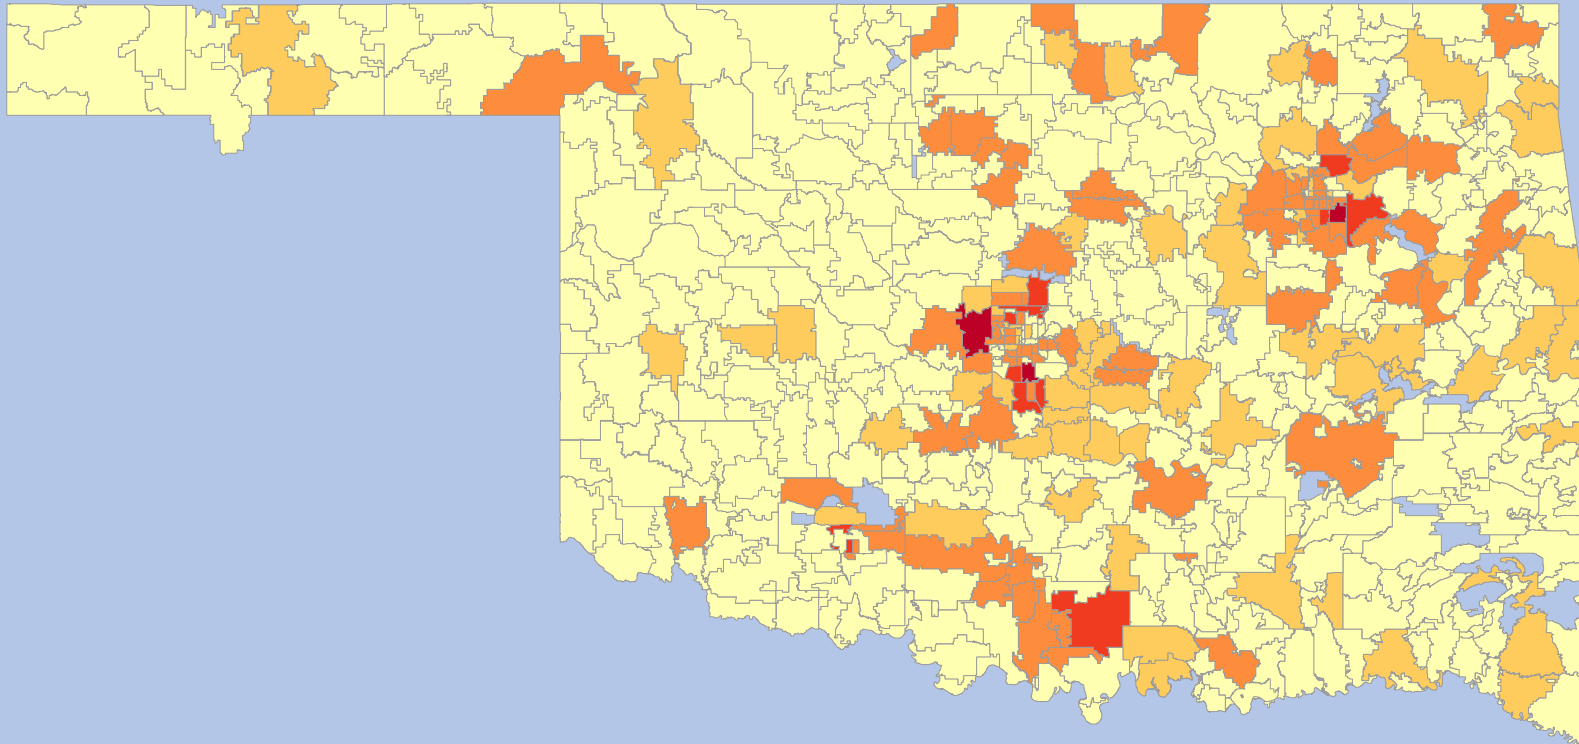

OKLAHOMA POPULATION DISTRIBUTION PER ZIP CODE

LEGEND

Color	Min.	Max.
Light Yellow	0	7.500
Yellow-Orange	7.500	15.000
Orange	15.000	35.000
Red-Orange	35.000	50.000
Dark Red	50.000	70.000

Prepared by
Oklahoma Heat Map Generator