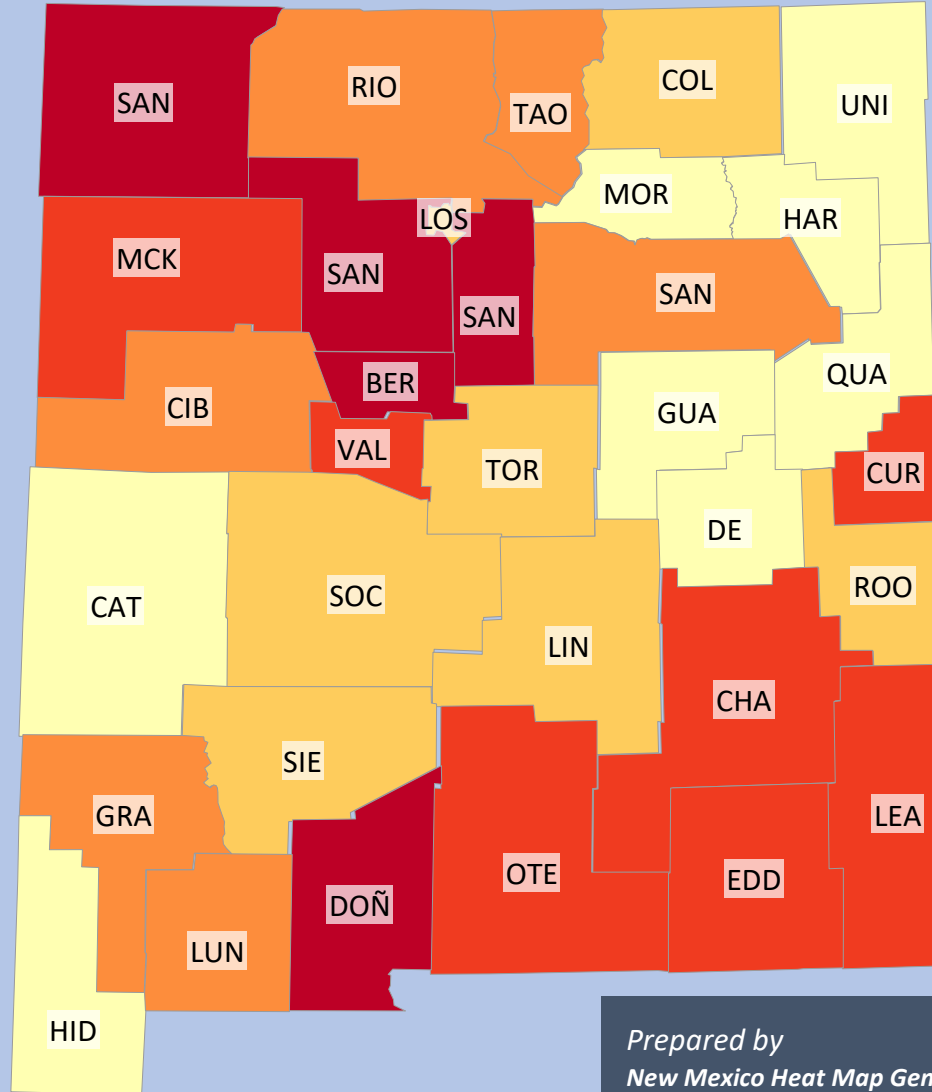

NEW MEXICO POPULATION DISTRIBUTION PER COUNTY

LEGEND		
Color	Min.	Max.
Light Yellow	0	5,000
Light Orange	5,000	10,000
Orange	10,000	25,000
Red	25,000	50,000
Dark Red	50,000	200,000

Prepared by
New Mexico Heat Map Generator