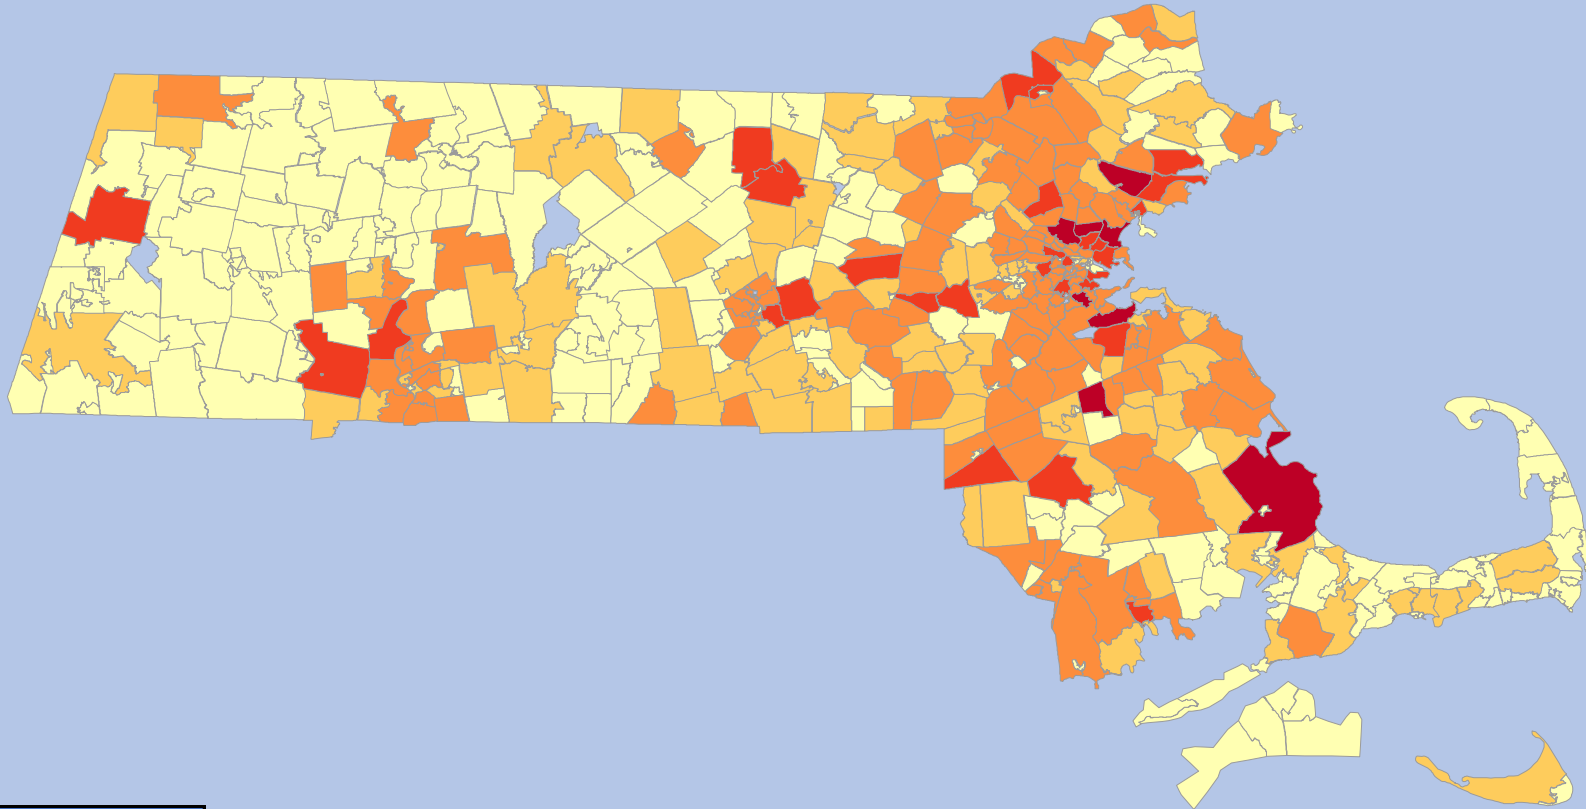

MASSACHUSETTS POPULATION DISTRIBUTION PER ZIP CODE

LEGEND		
Color	Min.	Max.
Light Yellow	0	7.500
Yellow-Orange	7.500	15.000
Orange	15.000	35.000
Red-Orange	35.000	50.000
Dark Red	50.000	70.000

Prepared by
Massachusetts Heat Map Generator