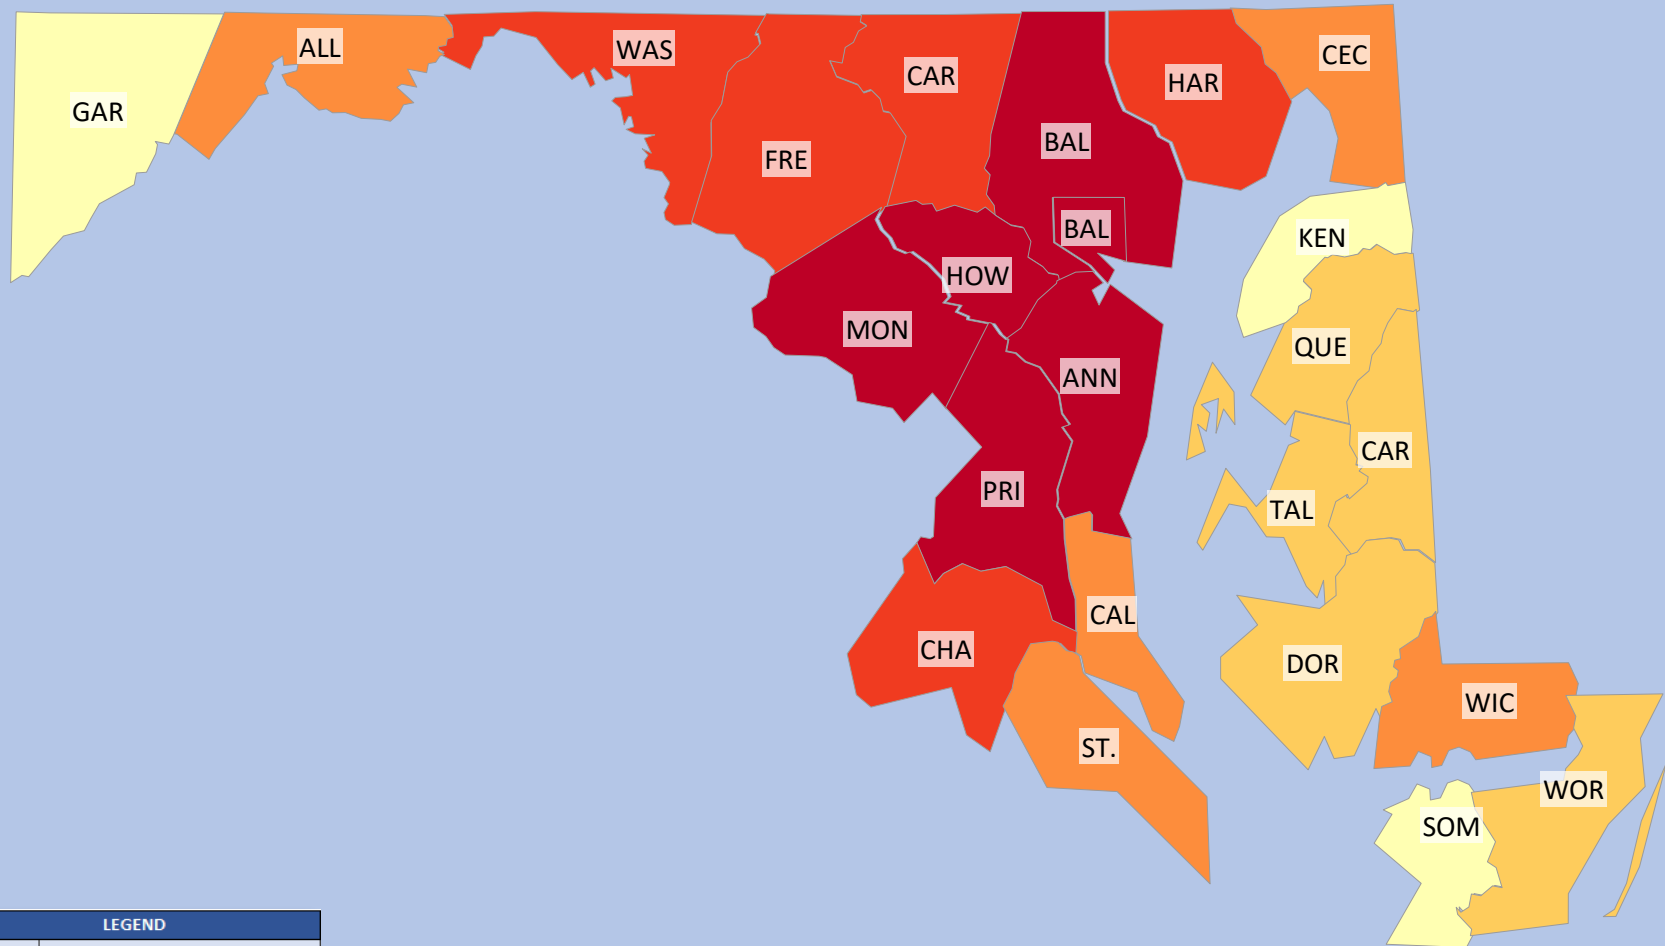

MARYLAND POPULATION DISTRIBUTION PER COUNTY

LEGEND		
Color	Min.	Max.
Light Yellow	0	10,000
Yellow	10,000	20,000
Orange	20,000	50,000
Red-Orange	50,000	100,000
Dark Red	100,000	9,999,999

Prepared by
Maryland Heat Map Generator