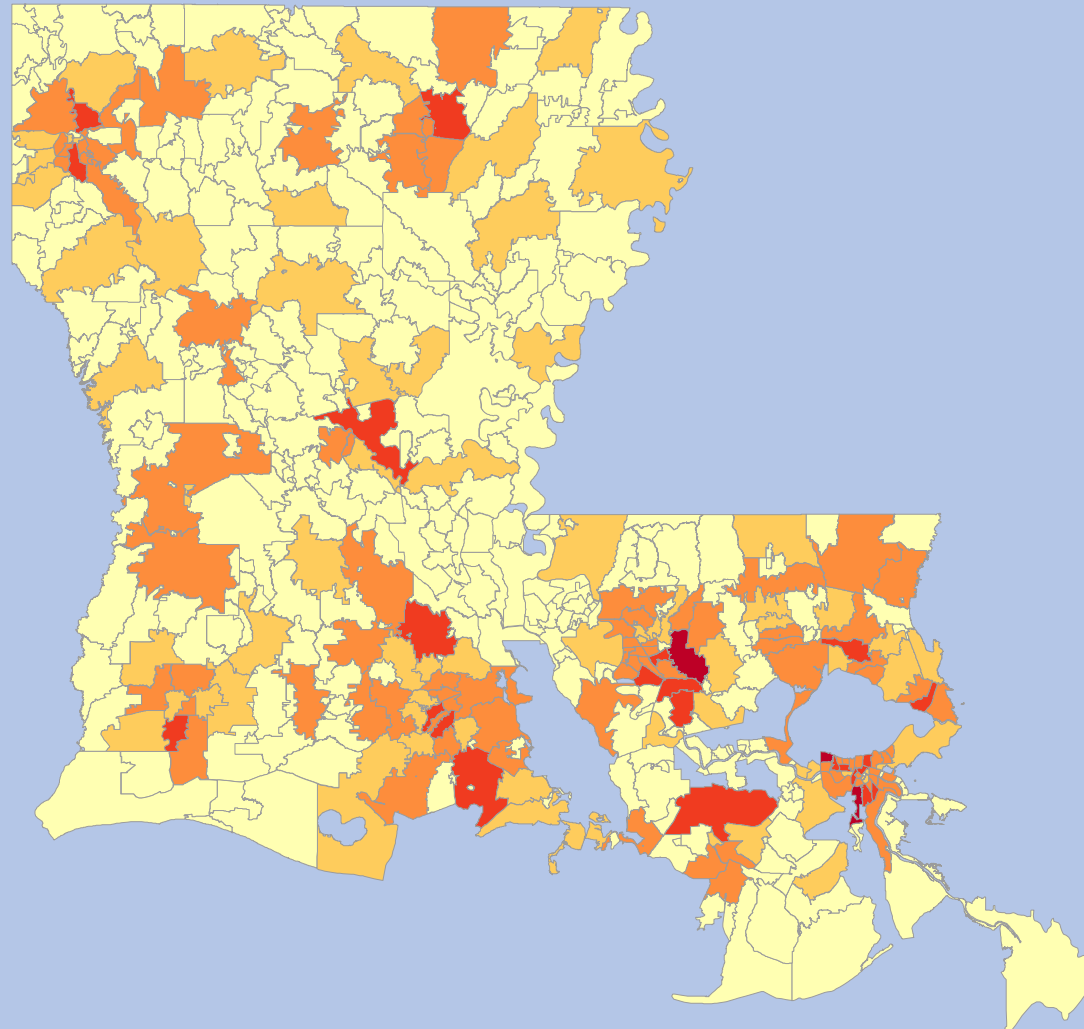

LOUISIANA POPULATION DISTRIBUTION PER ZIP CODE

LEGEND

Color	Min.	Max.
Light Yellow	0	7.500
Yellow-Orange	7.500	15.000
Orange	15.000	35.000
Red-Orange	35.000	50.000
Dark Red	50.000	70.000

Prepared by
Louisiana Heat Map Generator