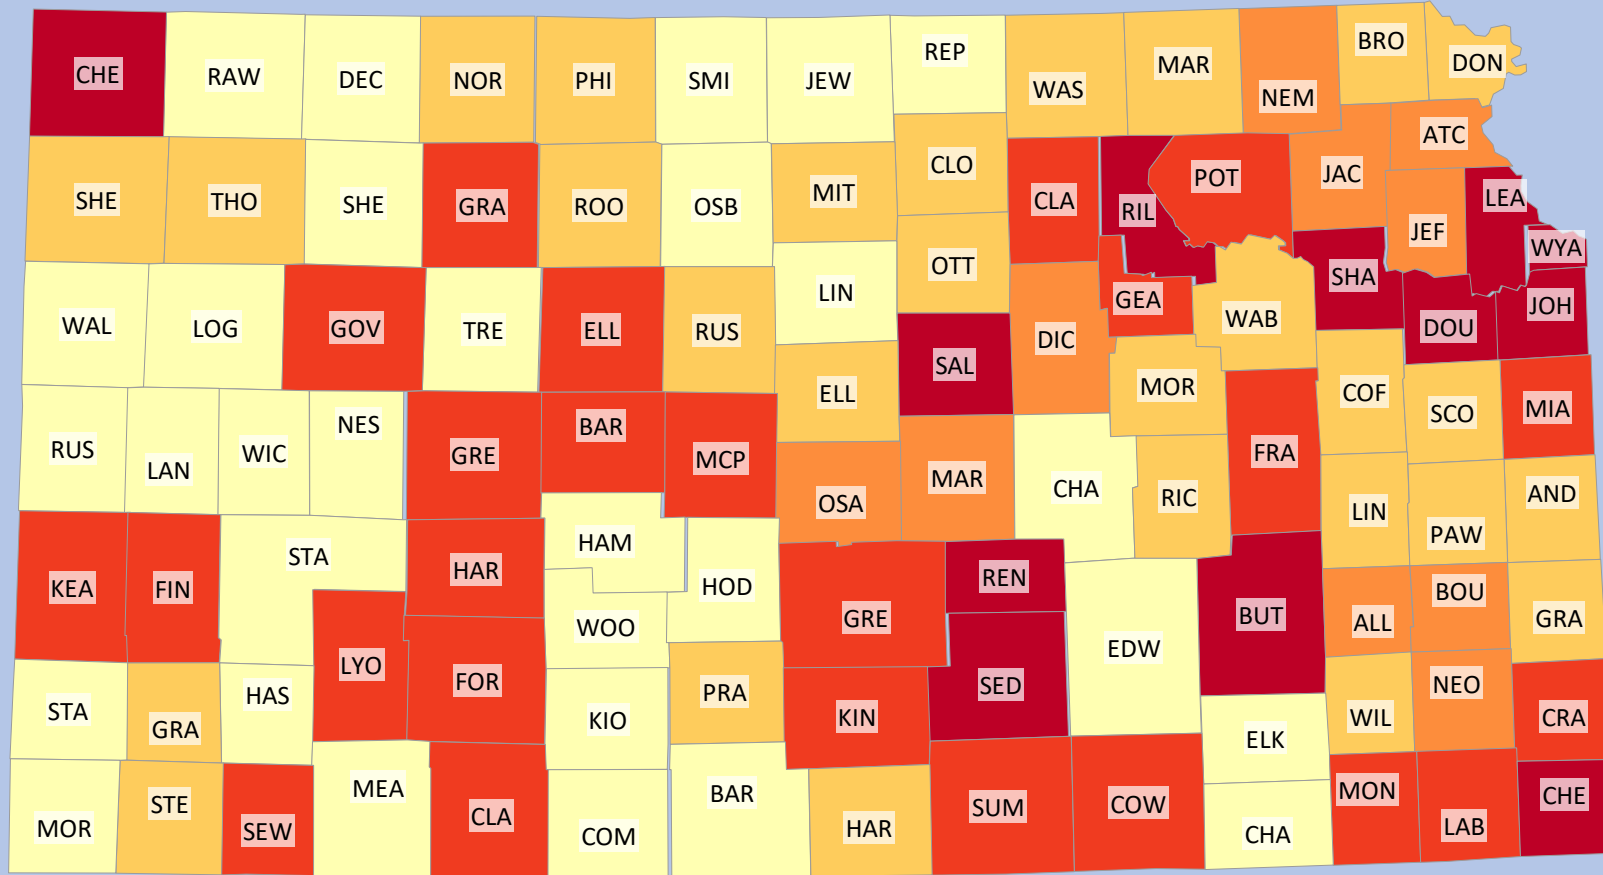

KANSAS POPULATION DISTRIBUTION PER COUNTY

LEGEND		
Color	Min.	Max.
Light Yellow	0	5,000
Yellow	5,000	10,000
Orange	10,000	20,000
Red-Orange	20,000	50,000
Dark Red	50,000	9,999,999

Prepared by
Kansas Heat Map Generator