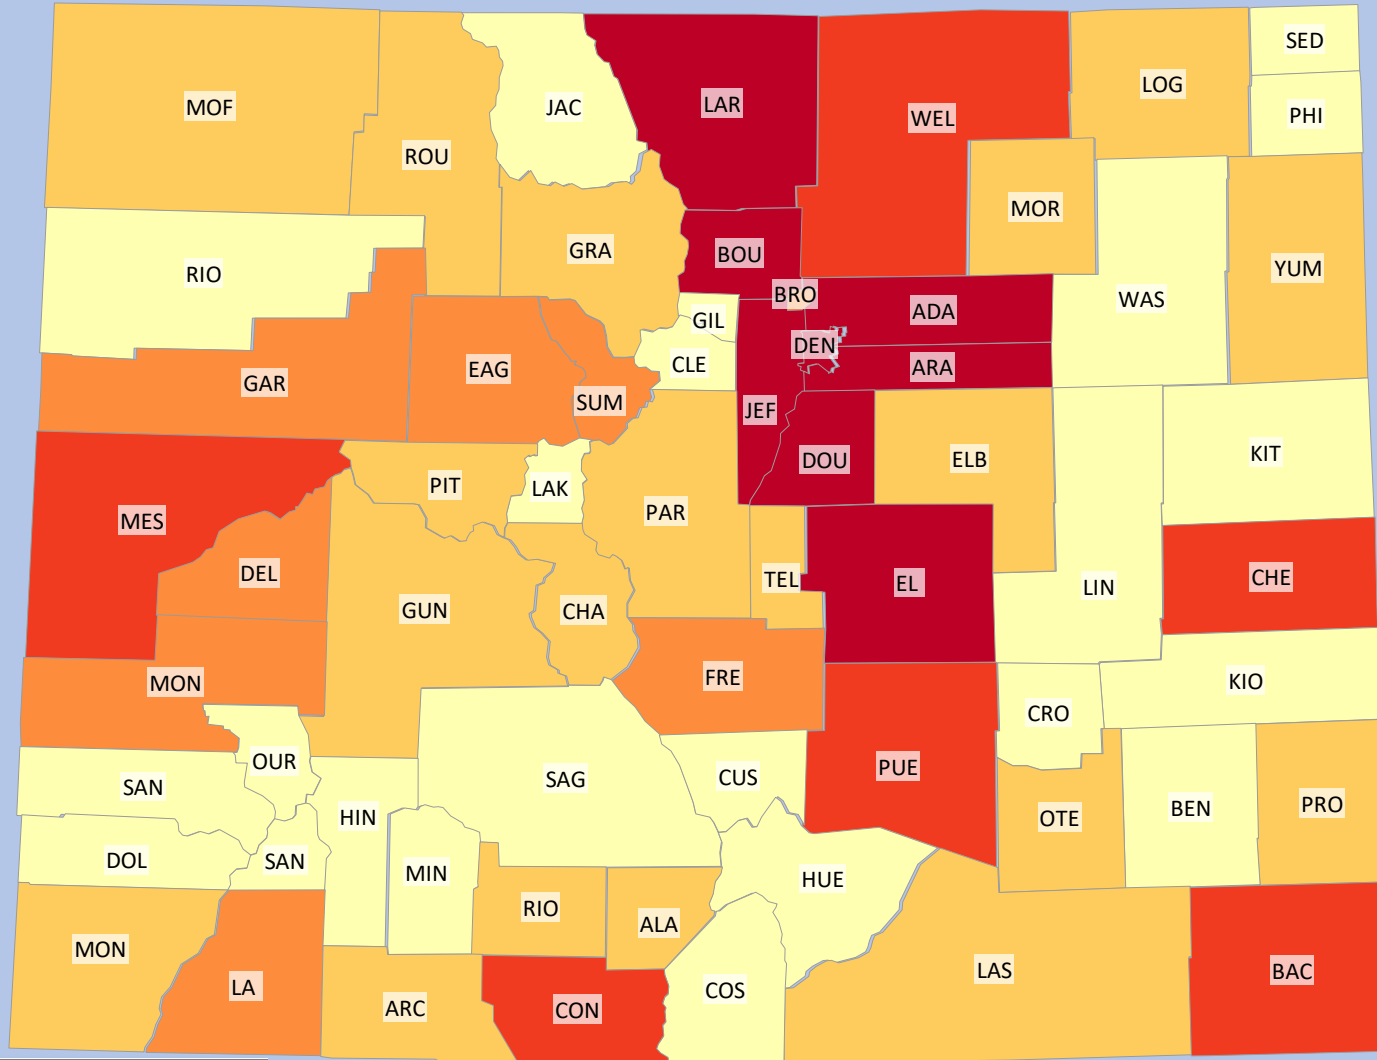

# COLORADO POPULATION DISTRIBUTION PER COUNTY

LEGEND		
Color	Min.	Max.
Light Yellow	0	10,000
Yellow	10,000	30,000
Orange	30,000	100,000
Red-Orange	100,000	300,000
Dark Red	300,000	999,999

Prepared by  
Colorado Heat Map Generator