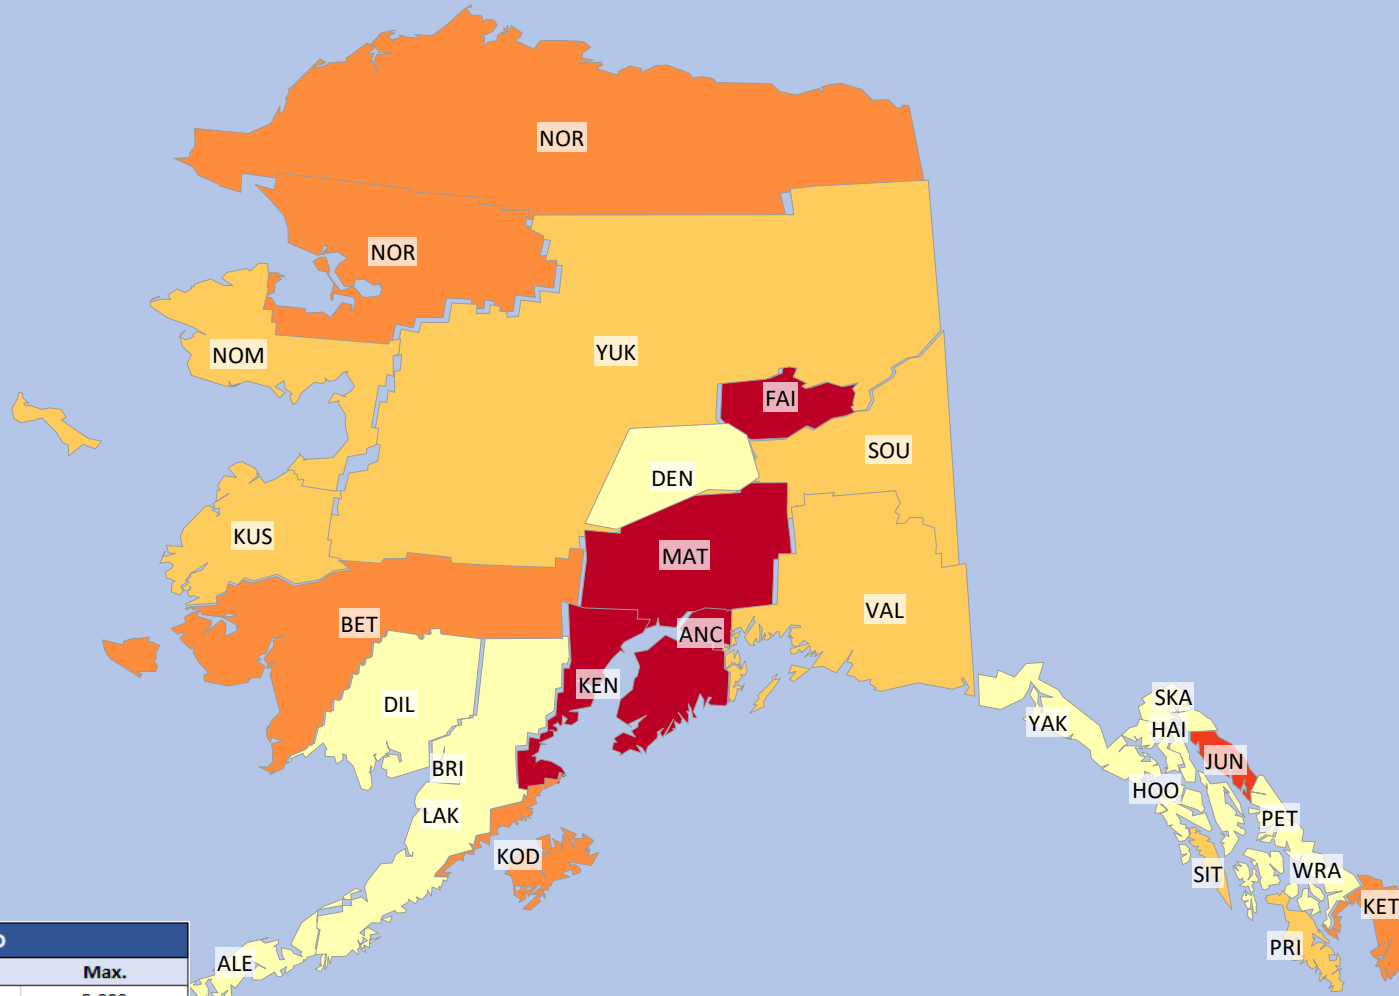

# ALASKA POPULATION DISTRIBUTION PER COUNTY

LEGEND		
Color	Min.	Max.
Light Yellow	0	5,000
Yellow	5,000	10,000
Orange	10,000	20,000
Red-Orange	20,000	50,000
Dark Red	50,000	99,999

Prepared by  
Alaska Heat Map Generator